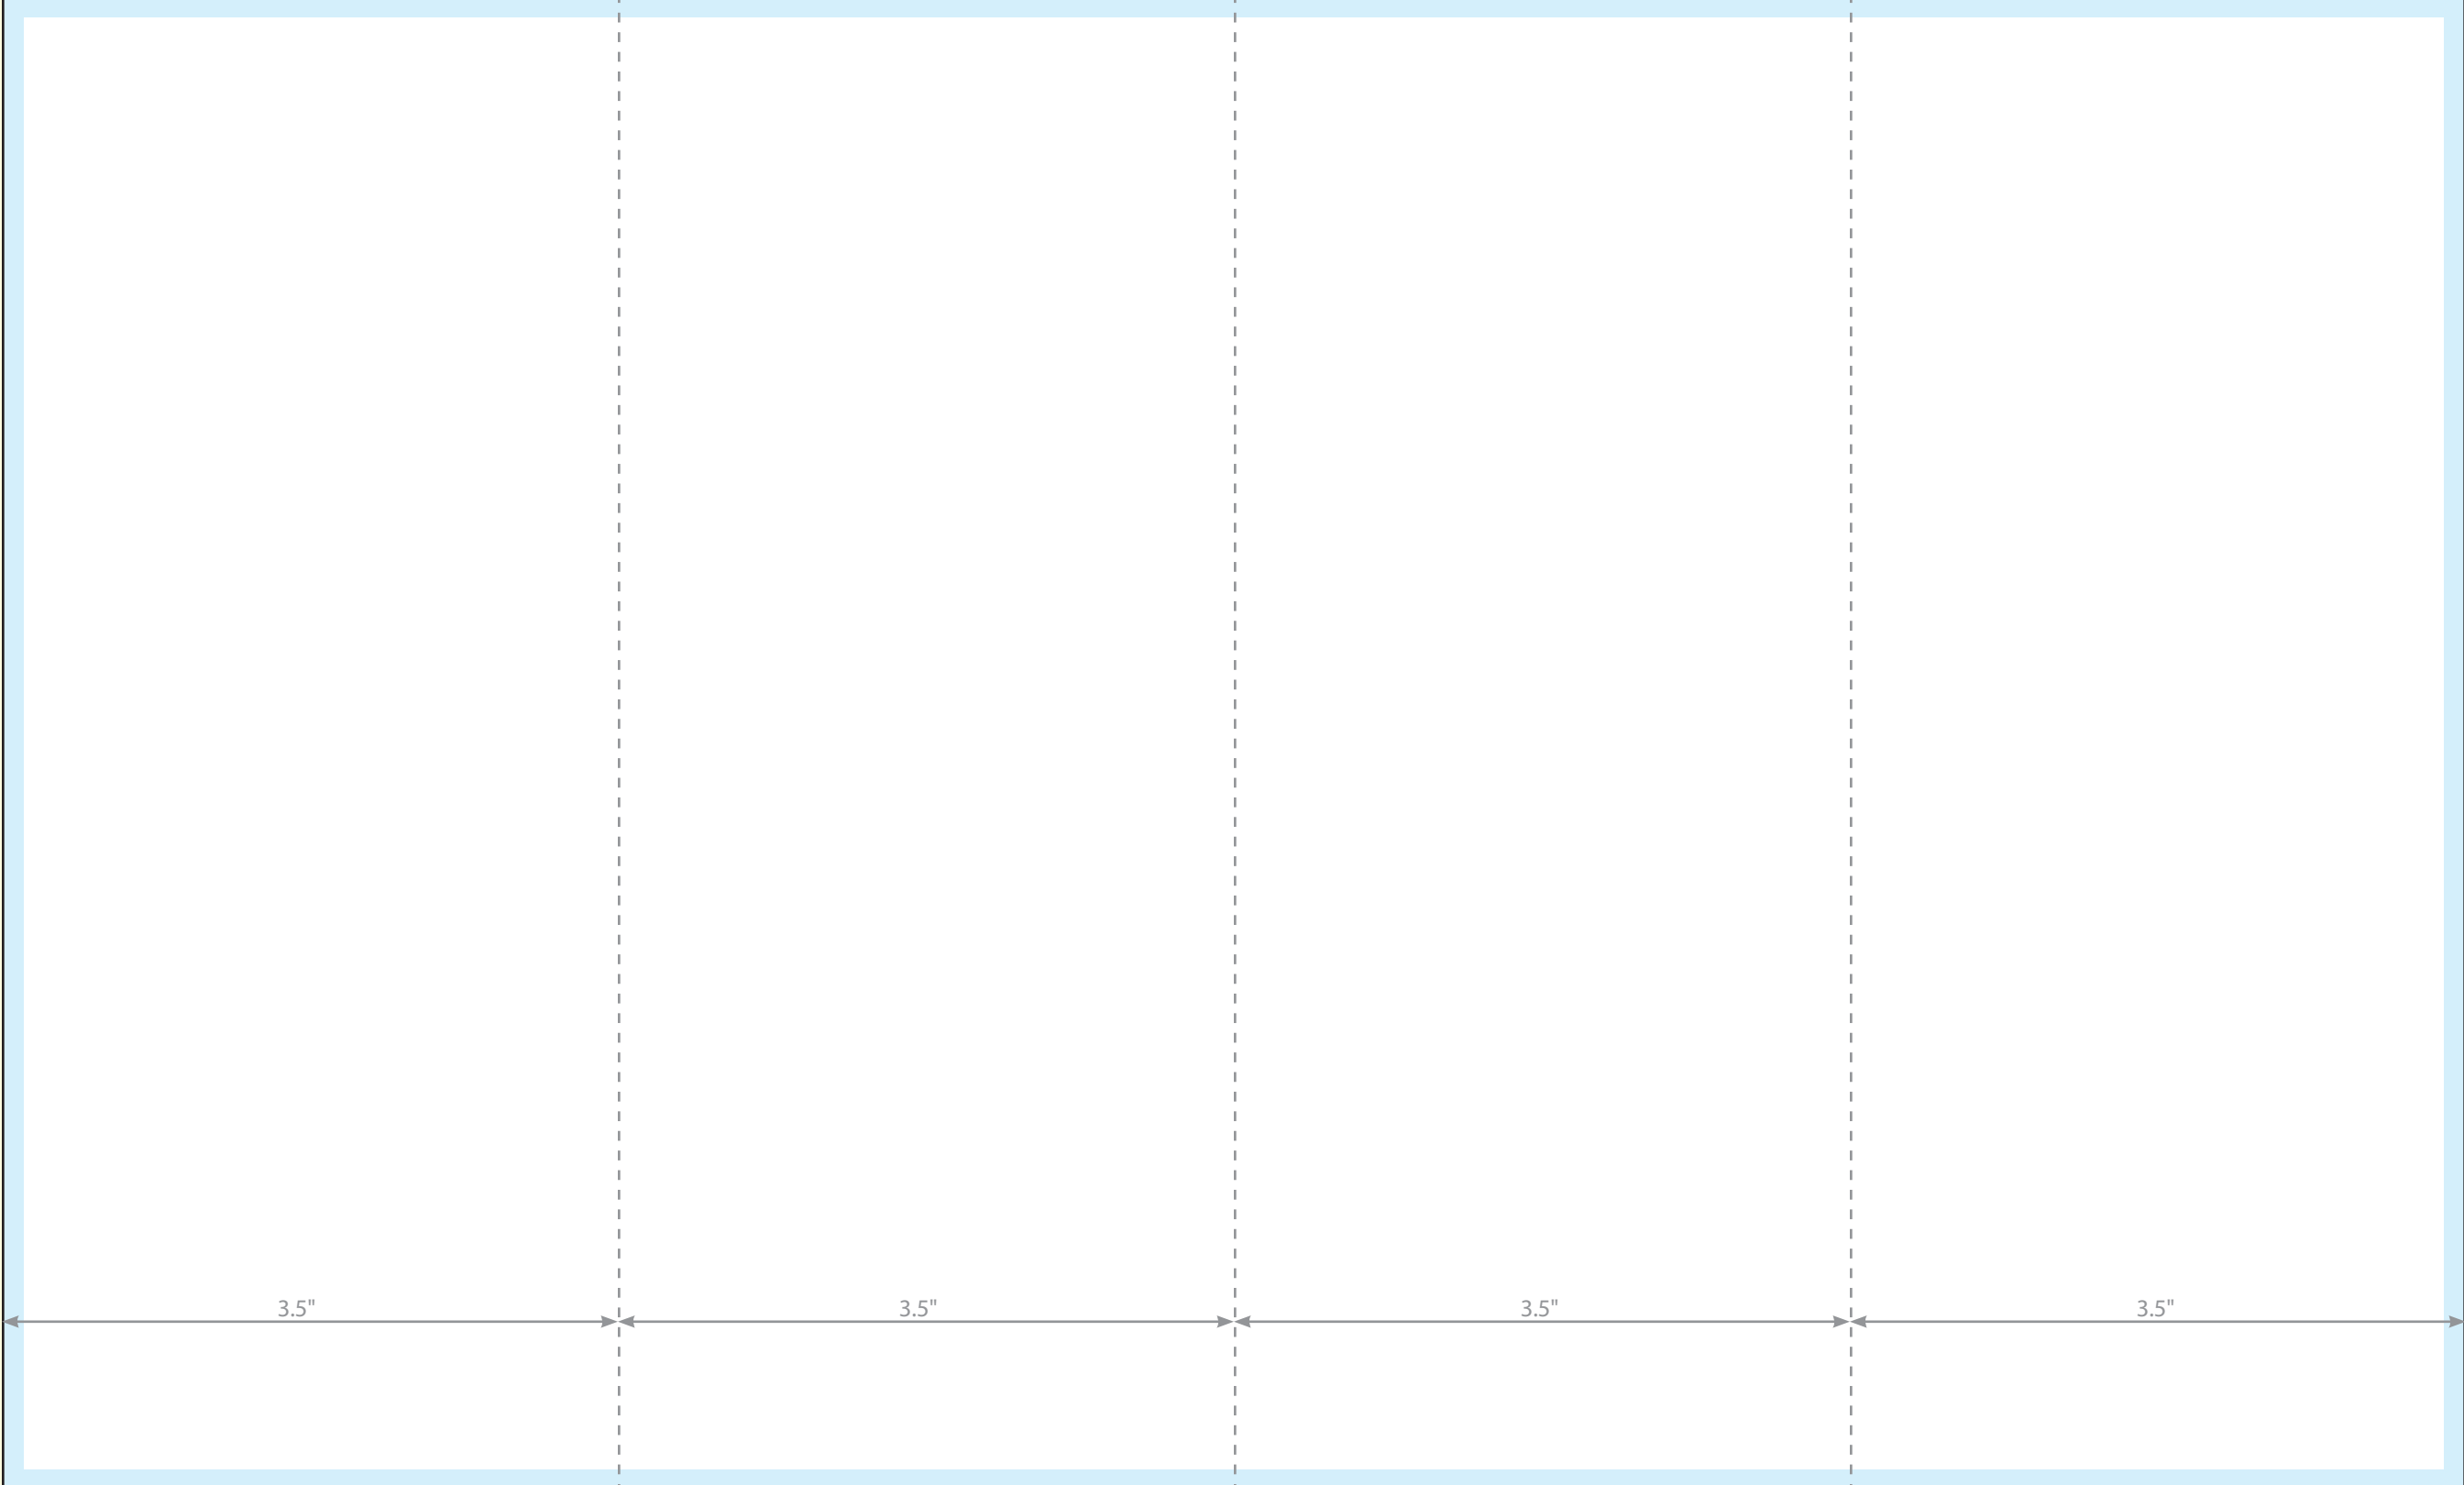

OUTSIDE

Product: 8.5 x 14 4 panel W Fold Brochure

Actual Document Size: 8.5 x 14

■ Bleed ■ Safe Area | Folds | Document Size

843.745.0001
artwork @rsaprinting.com

INSIDE

3.5"

3.5"

3.5"

3.5"

Product: 8.5 x 14 4 panel W Fold Brochure

Actual Document Size: 8.5 x 14

■ Bleed ■ Safe Area | Folds | Document Size

843.745.0001
artwork @rsaprinting.com